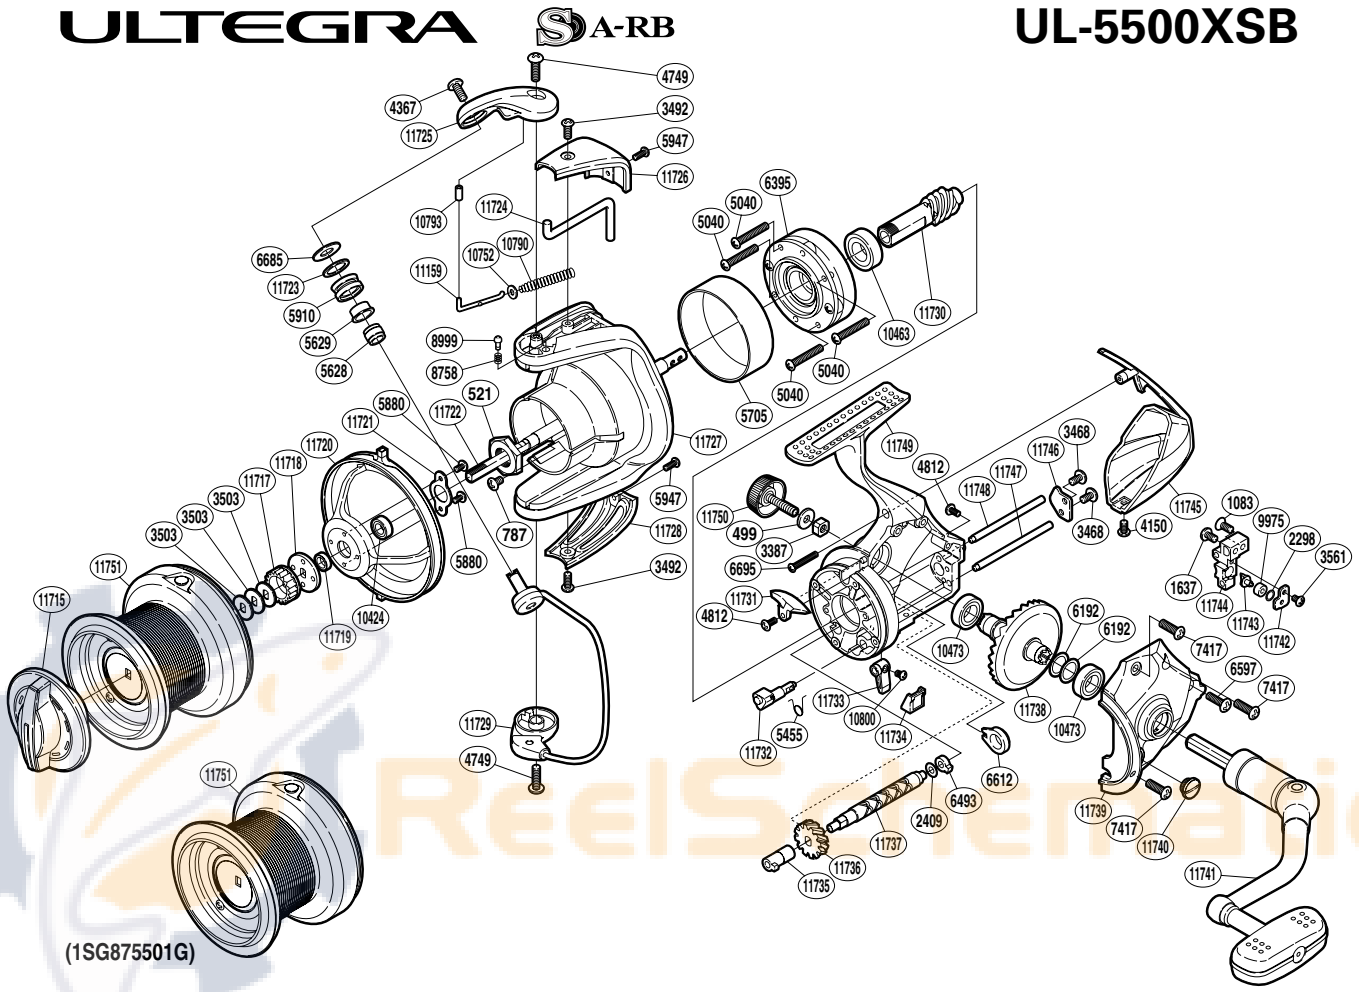

SHIMANO

ULTEGRA SA-RB

UL-5500XSB

(1SG875501G)

Part No.	Description	Part No.	Description	Part No.	Description
RD 0499	Handle Lock Washer	RD 6597	Screw	RD11727	Rotor
RD 0521	Rotor Nut	RD 6612	Bushing	RD11728	Bail Hold Support Guard
RD 0787	Screw	RD 6685	Line Roller Washer	RD11729	Bail Assembly
RD 1083	Screw	RD 6695	Screw	RD11730	Pinion Gear
RD 1637	Screw	RD 7417	Screw	RD11731	Bail Trip Strike
RD 2298	Spacer	RD 8758	Click Spring	RD11732	Anti-Reverse Cam
RD 2409	Spacer	RD 8999	Click Pin	RD11733	Anti-Reverse Lever
RD 3387	Handle Screw Lock	RD 9975	Oscillating Slider Bushing	RD11734	Anti-Reverse Lever Cover
RD 3468	Screw	RD10424	Ball Bearing	RD11735	Worm Bushing (front)
RD 3492	Screw	RD10463	Ball Bearing	RD11736	Idle Gear
RD 3503	Spool Washer	RD10473	Ball Bearing	RD11737	Worm Shaft
RD 3561	Screw	RD10752	Bail Spring Guide A Support	RD11738	Drive Gear
RD 4150	Screw	RD10790	Bail Spring	RD11739	Side Cover
RD 4367	Screw	RD10793	Bail Arm Collar	RD11740	Oil Cap
RD 4749	Screw	RD10800	Screw	RD11741	Handle Assembly
RD 4812	Screw	RD11159	Bail Spring Guide A	RD11742	Oscillating Pawl Retainer
RD 5040	Screw	RD11715	Drag Knob	RD11743	Oscillating Pawl
RD 5455	Anti-Reverse Cam Spring	RD11717	Spool Support A	RD11744	Oscillating Slider
RD 5628	Line Roller Collar	RD11718	Spool Support B	RD11745	Rear Protector
RD 5629	Line Roller Bushing	RD11719	Line Safety Guard Washer	RD11746	Worm Shaft Retainer
RD 5705	Roller Clutch Ring	RD11720	Line Safety Guard	RD11747	Oscillating Guide B
RD 5880	Screw	RD11721	Bearing Retainer	RD11748	Oscillating Guide A
RD 5910	Line Roller	RD11722	Main Shaft	RD11749	Body
RD 5947	Screw	RD11723	Line Roller Spacer	RD11750	Handle Screw Cap
RD 6192	Washer	RD11724	Bail Trip Lever	RD11751	Spool Assembly
RD 6395	Roller Clutch Assembly	RD11725	Bail Arm		
RD 6493	Worm Bushing (rear)	RD11726	Bail Spring Cover		